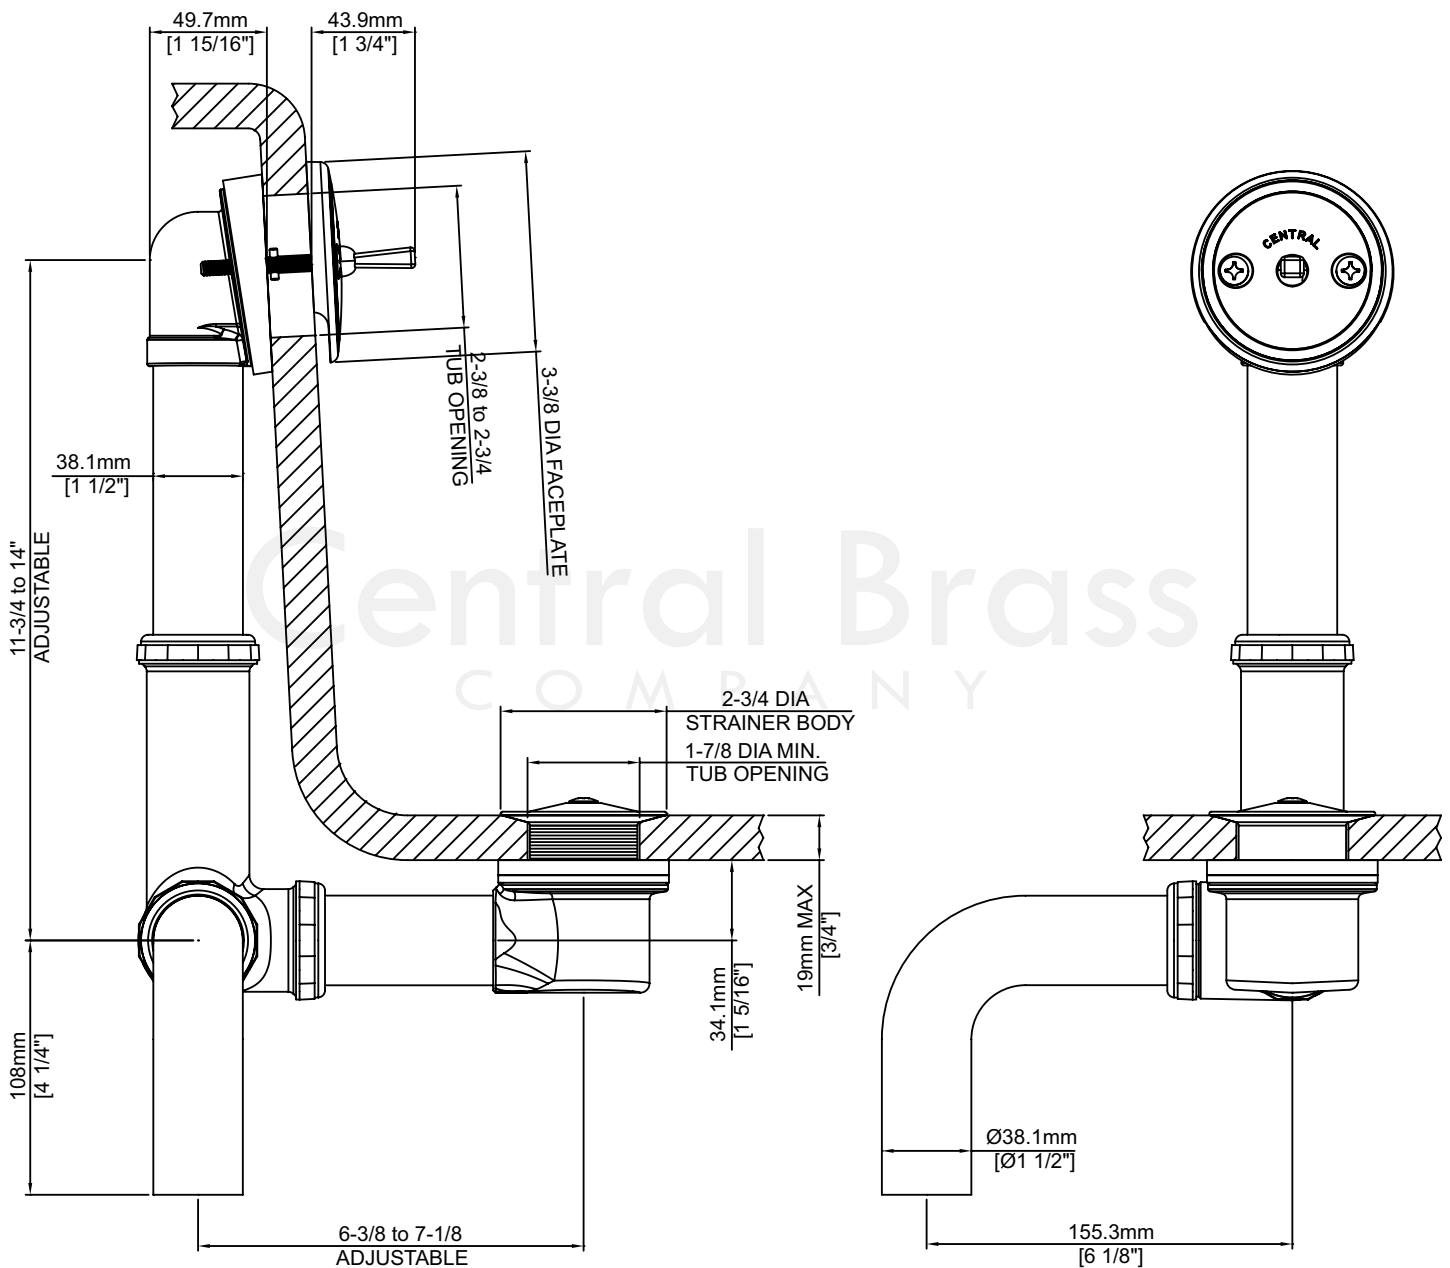

Model# 1675-S

Multi-Tub Pop-Up Bath Drain

FEATURES & SPECIFICATIONS

- With Side Outlet Drain
- Fits Most Tubs 14" To 16" High

FINISHES

- PC Polished Chrome

STANDARDS

- ASME A112.18.1

Customer/Wholesaler _____

Contractor _____

Architect/Engineer _____

Submitted as Shown _____

Submitted w/ Variations _____

Model# 1675-S

Multi-Tub Pop-Up Bath Drain

1675-S/REV. 11 2016